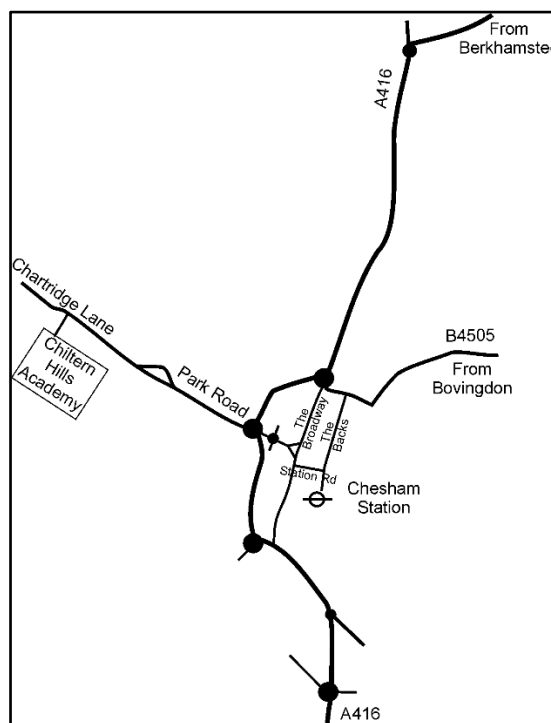

Bank Details:

Sort Code 60-10-33

Ac No. 78473314

Ac Name Berkhamsted Strathspey and Reel Club

Ref Day School

Date _____ Signed _____

Directions to: Chiltern Hills Academy HP5 2RG

From the M1 J8, take the A414 (towards Hemel Hempstead) across 4 roundabouts downhill to the 'Magic Roundabout', take 2nd exit on left (A414 Berkhamsted), at traffic lights go straight on towards A41. At double roundabout take 2nd exit on to A41 towards Aylesbury, at the 3rd junction take the A416 towards Chesham (2 ½ miles). At the third roundabout in Chesham take the third exit up Park Road/Chartridge Lane. Chiltern Hills Academy is 650m on the left.

From M25 J20 take A41 towards Aylesbury, at the 4th junction take the A416 towards Chesham (2 ½ miles), at the third roundabout in Chesham take the first exit up Park Road/ Chartridge Lane. Chiltern Hills Academy is 650m on the left

By Train. The nearest train station is Chesham (direct from London Baker St on Metropolitan line; every ½ hr). This station is 1 km from Chiltern Hills Academy. On leaving station walk out of station and turn left along station Road, turn right along Broadway to the junction and turn left at Café Nero, go past the Baptist Church and straight over small roundabout to the large roundabout. Take the pedestrian crossing on the left to Park Road, keeping the park on your left. Chiltern Hills Academy is 650m on left

Berkhamsted Strathspey & Reel Club

Day School

**Refresh, Reactivate, Rejuvenate, Revitalise
Your Dancing Skills!**

Chiltern Hills Academy

Chartridge Lane

Chesham Bucks HP5 2RG

(NOTE NEW LOCATION)

Sunday 14th November 2021

9.30 am till 5.15pm

Teachers:

Jim Stott

Sam Schad

Rose Kreloff

Musicians:

Jeremy Hill

Ken Martlew

Barbara Manning

www.berkhamstedreelclub.org

AFFILIATED TO THE
rscds